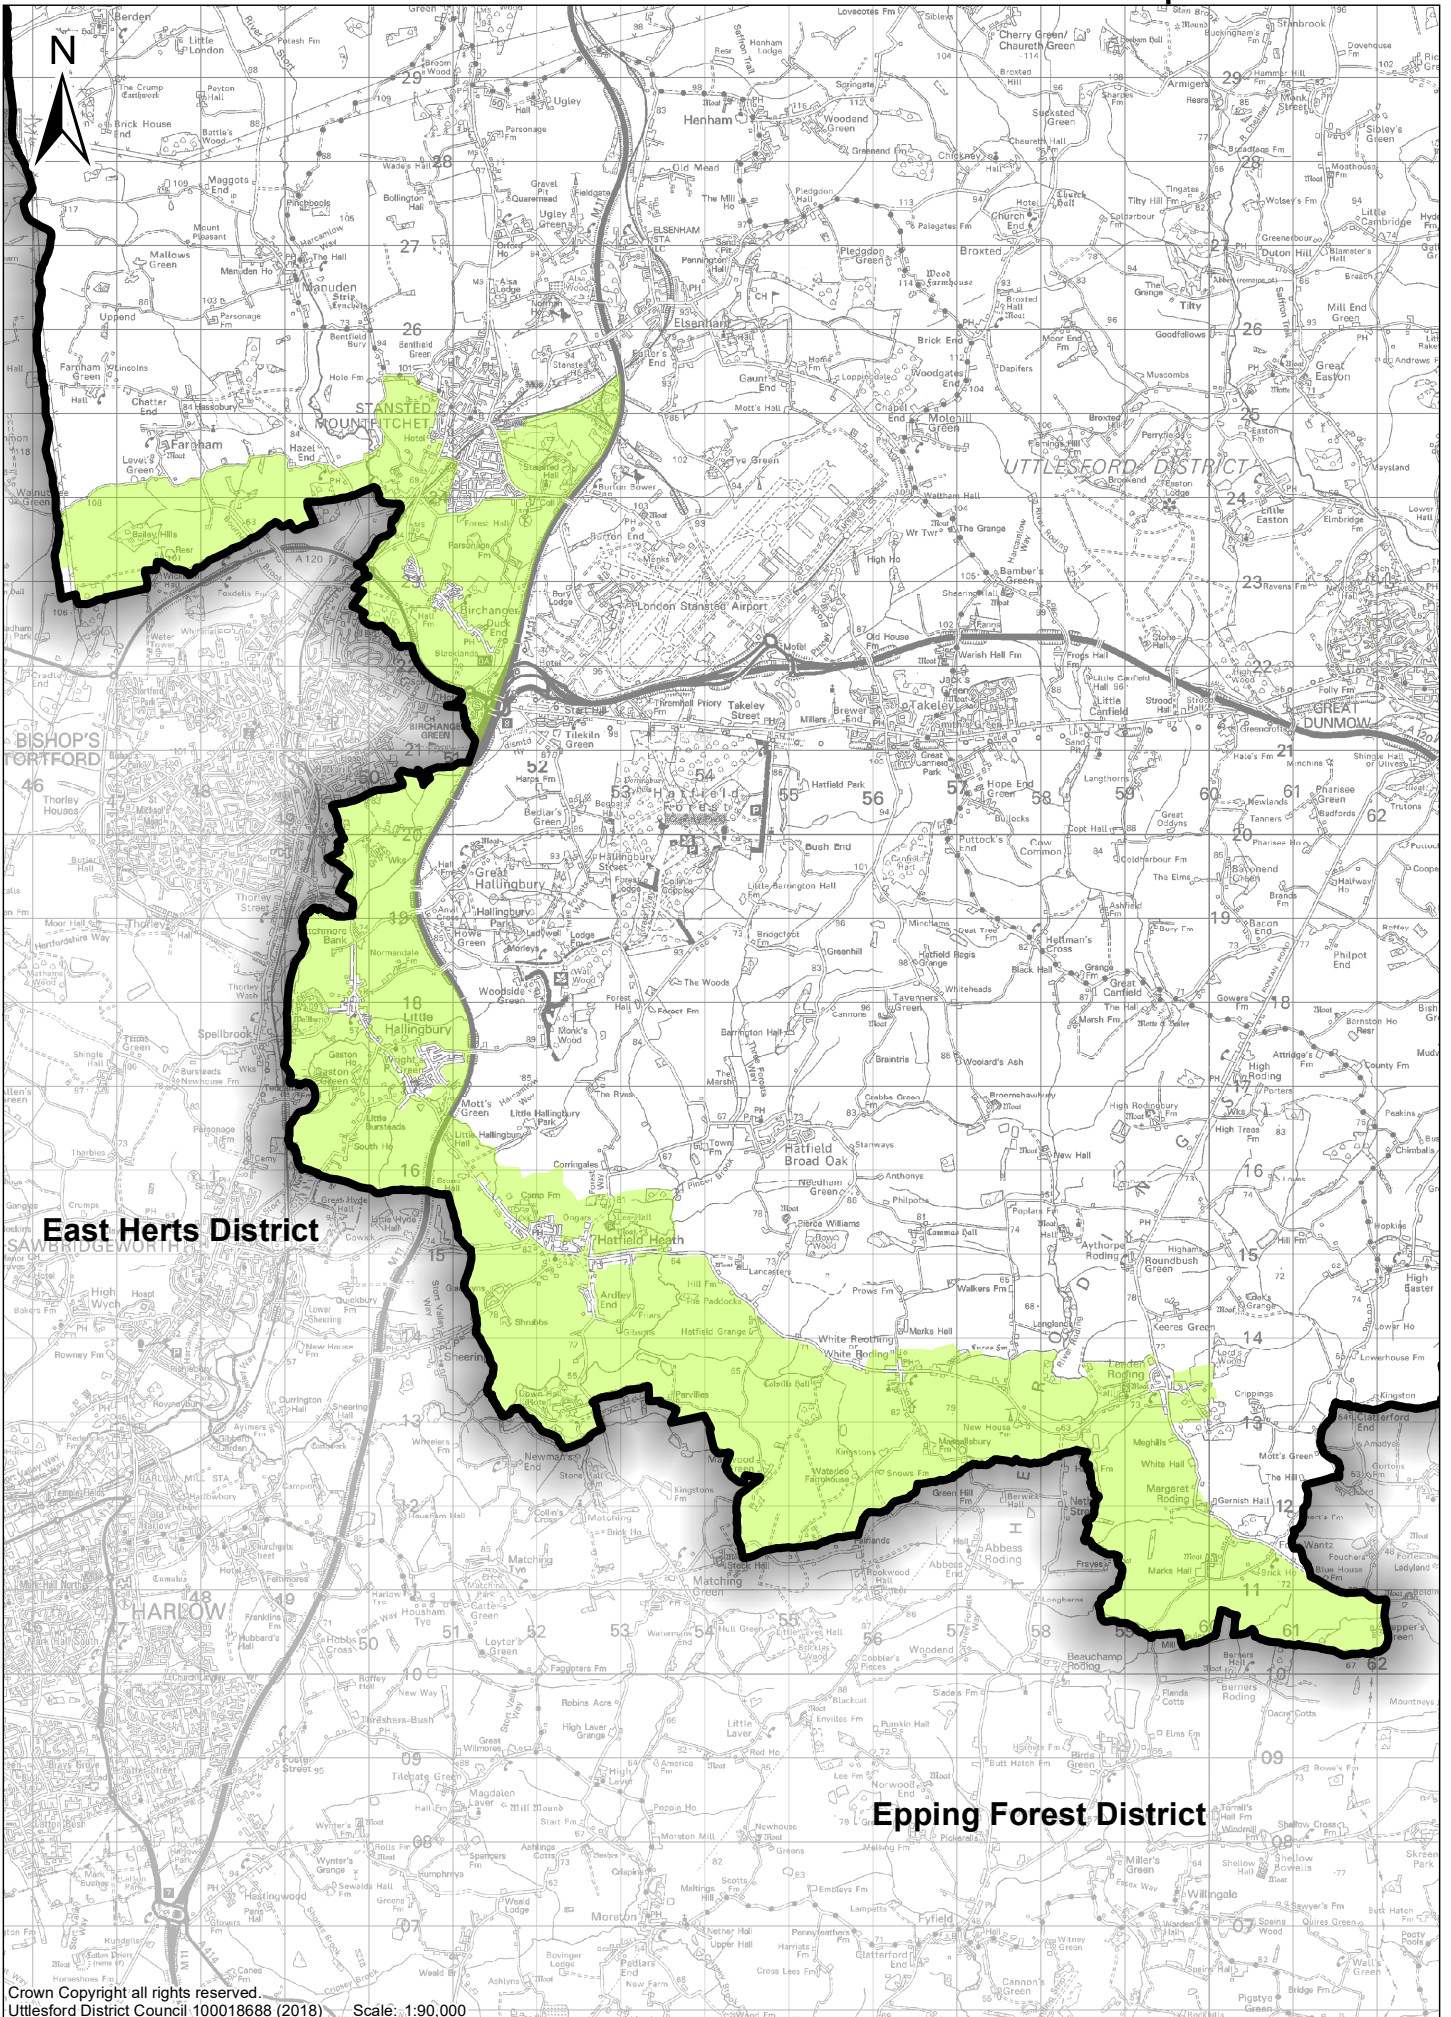

Uttlesford Pre-Submission Local Plan 2018 Metropolitan Green Belt

Uttlesford Pre-Submission Local Plan 2018 Countryside Protection Zone